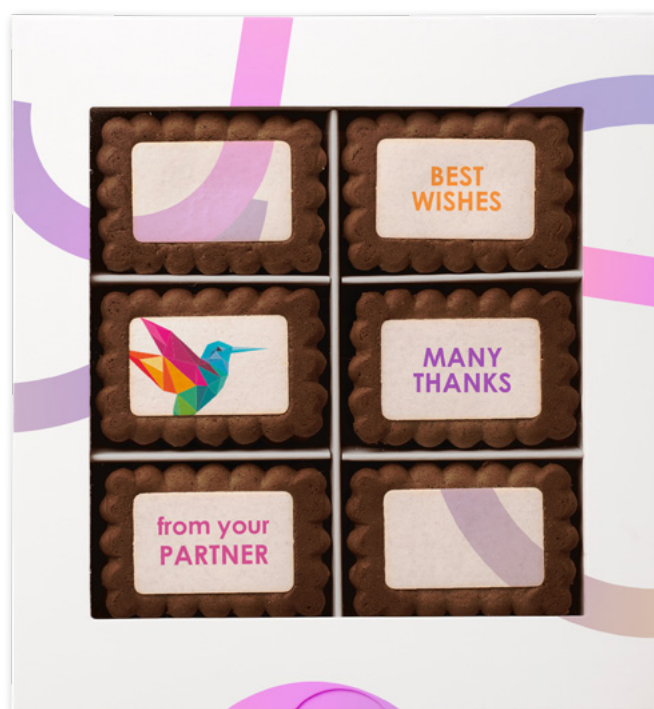

TWENTY-FOUR'S BOXES

24 PCS IN A BIG GIFT BOX

TWENTY-FOUR'S BOX – 120 g

30013 – honey gingerbread (from 50 pcs)

32013 – cocoa biscuit with salt (from 50 pcs)

31113 – caramel biscuit (from 50 pcs)

OPTIONS:

- white gift box
- craft gift box
- bow
- bow + decoration
- twine
- twine + decoration
- individual print of the gift box (from 500 boxes)